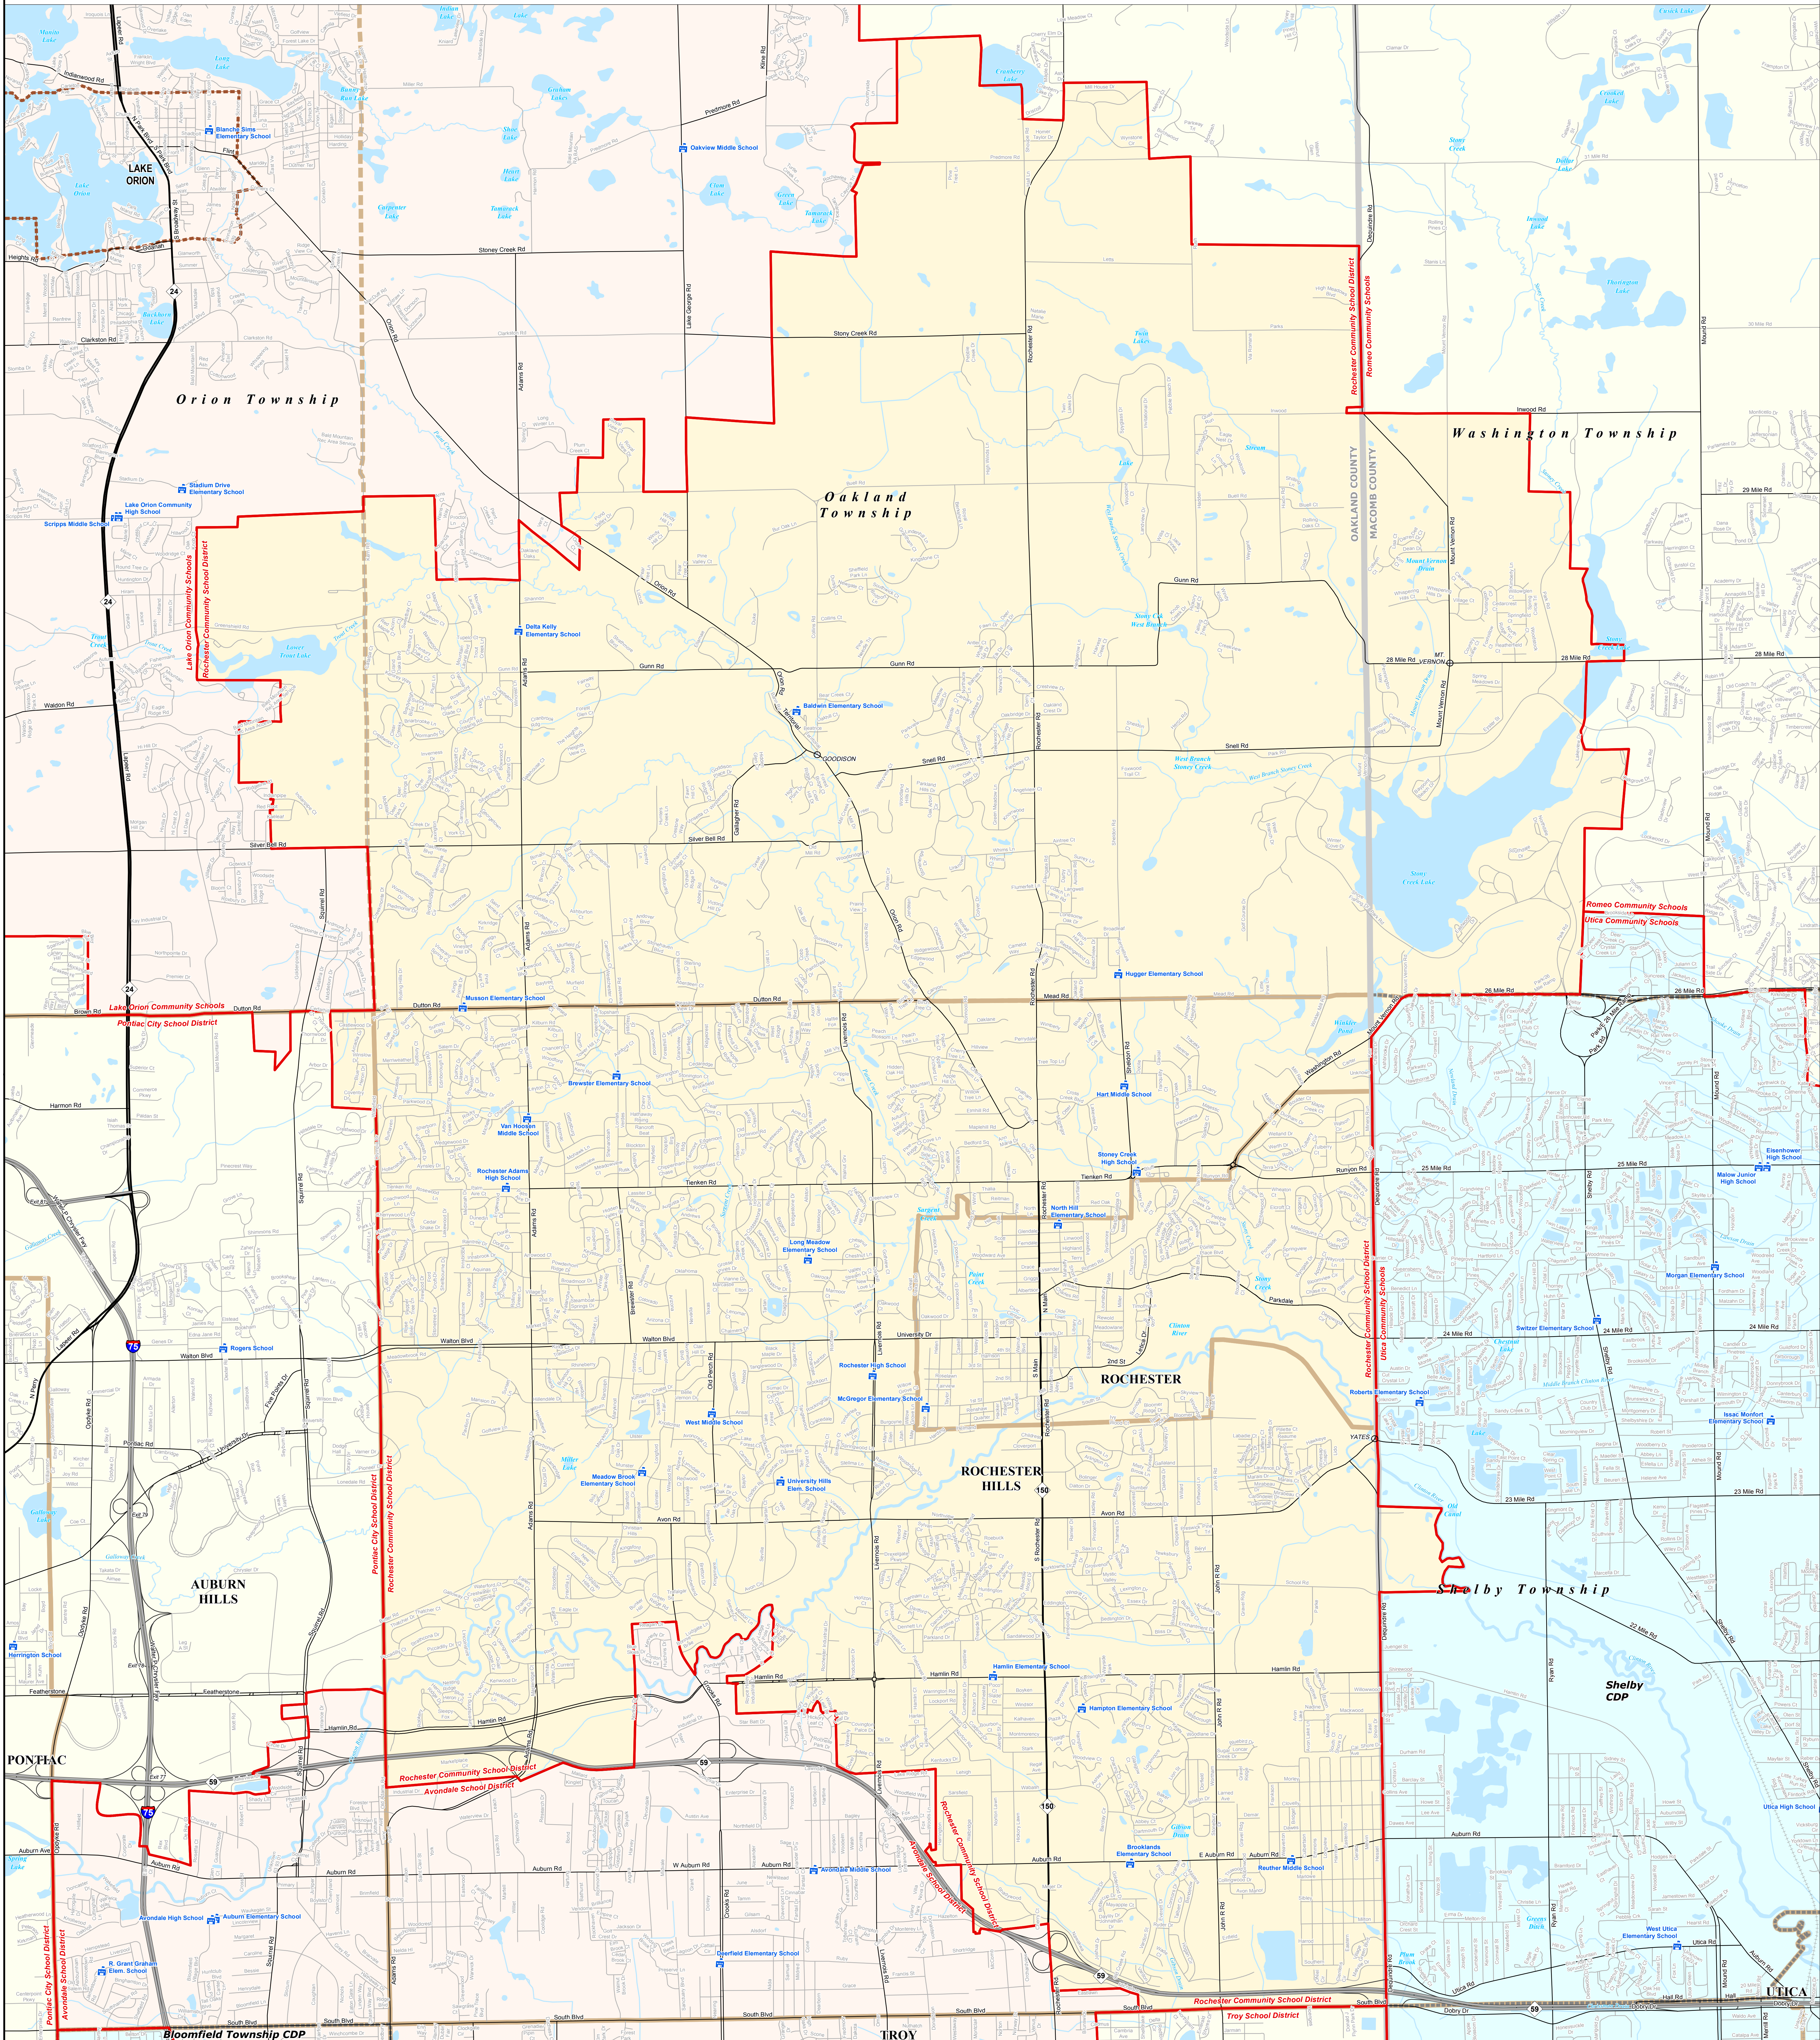

ROCHESTER COMMUNITY SCHOOL DISTRICT

Oakland Schools

0 0.25 0.5 1 Miles

*Note: Non K-12 School Districts identified with Asterisk (*) in Name

11/14/13

Legend	
School District	Unincorporated Place
County	School
City	Water Feature
Township	Railroad
Village	River, Stream, or Drain
Census Designated Place	Freeway
	Primary Road
	Local Road

Source: Michigan Geographic Framework, v13a